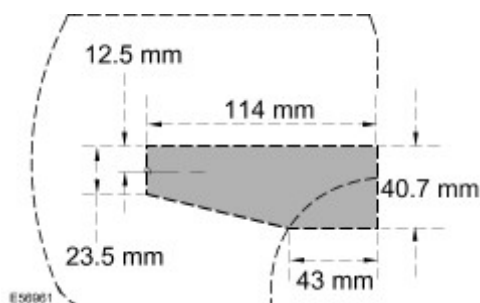

Attached Illustration - E56939

RHD Vehicles. Discovery 3 Headlamp Mask Positions (for driving in LHD markets)

NOTE: Carefully trim headlamp mask on drivers side headlamp so that no obstruction of indicator lens exists.