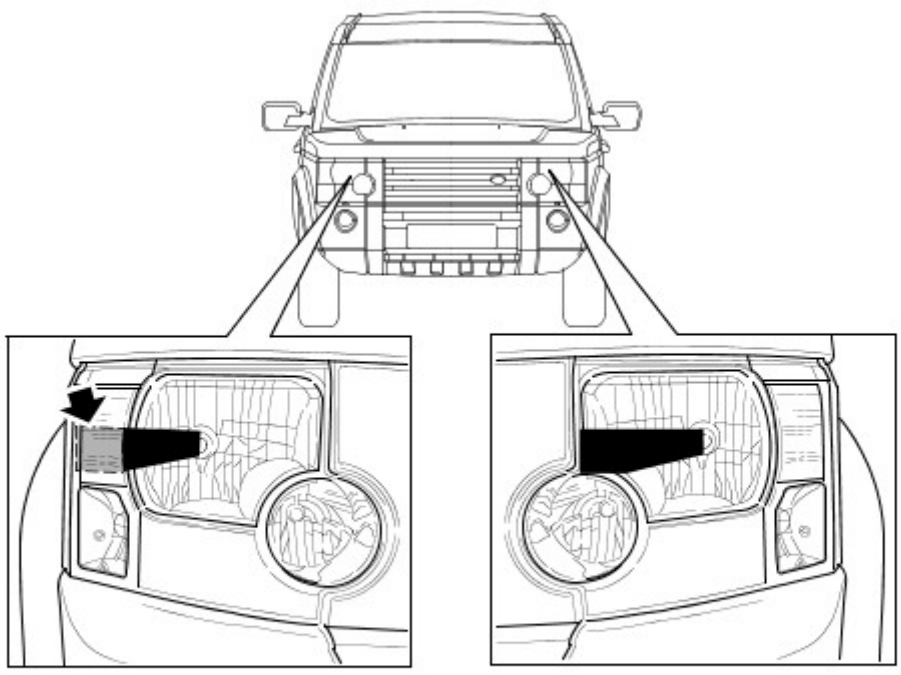

E56939

Attached Illustration - E56940

LHD Vehicles. Discovery 3 Headlamp Mask Positions (for driving in RHD markets)

NOTE: Carefully trim headlamp mask on drivers side headlamp so that no obstruction of indicator lens exists.