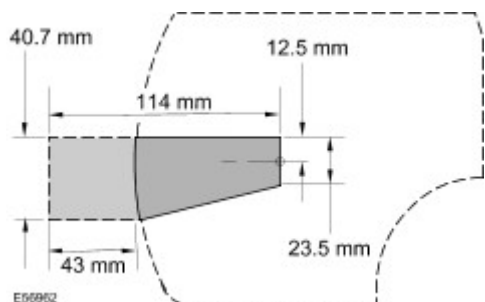

## Service Instruction

- Using a standard headlamp masking kit, cut out two headlamp masks to the dimensions shown. RHD vehicles, [Refer to attached illustration E56962](#) LHD vehicles, [Refer to attached illustration E56961](#)

RHD Vehicles (UK Spec)

- The following positions indicate the headlamp area to be masked when driving a RHD vehicle in Europe or LHD markets. [Refer to attached illustration E56939](#)

LHD Vehicles

- The following positions indicate the headlamp area to be masked when driving a LHD vehicle in the UK or RHD markets. [Refer to attached illustration E56940](#)

## RHD Discovery 3 Headlamp Mask (x2)

**NOTE:** The center line at the mid-point of the mask narrow section (12.5mm), should be aligned with the center of the headlamp bulb on both headlamps.