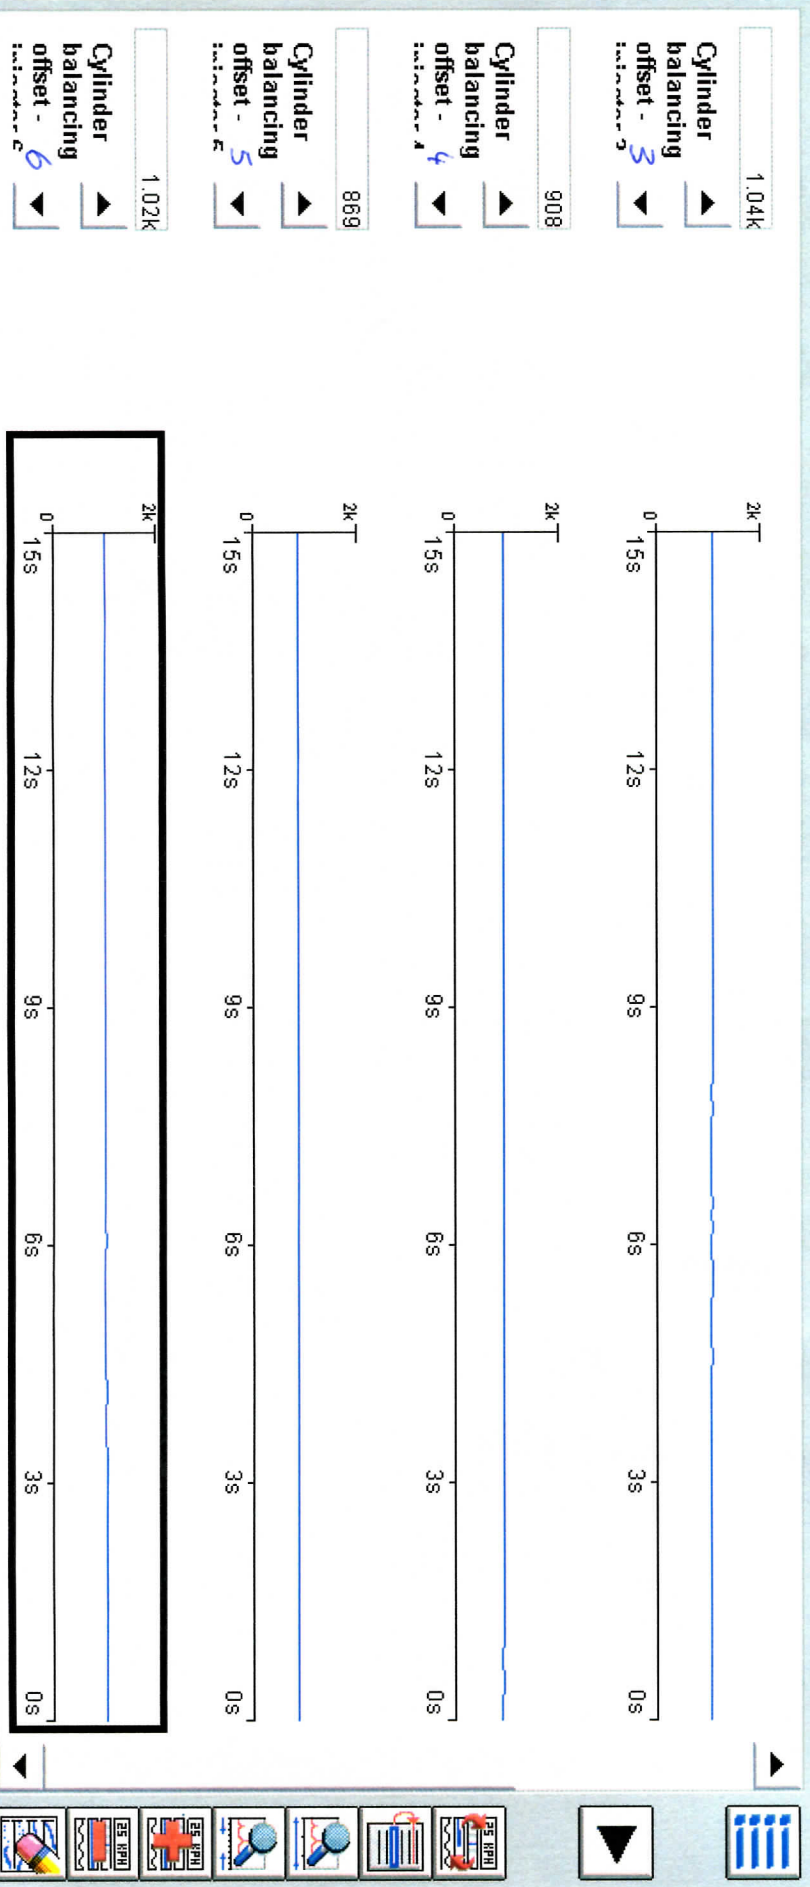

*After injector fitted*

- Session
- Selected Symptoms
- Related Events
- Unrelated Events
- Recommendations
- Extras

- Vehicle
- Settings
- Sessions

Windows taskbar and system tray area. Includes Start button, system32 folder, JLR Application La..., Diagnostic Applica..., Trusted sites, and system clock showing 09:39.