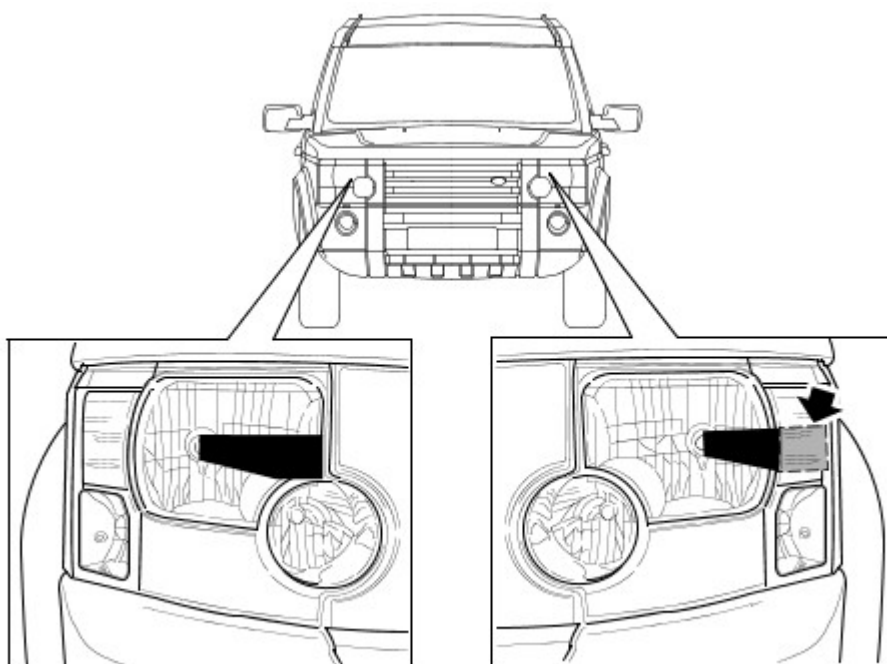

Attached Illustration - E56961

LHD Discovery 3 Headlamp Mask (x2)

NOTE: The center line at the mid-point of the mask narrow section (12.5mm), should be aligned with the center of the headlamp bulb on both headlamps.

Attached Illustration - E56939

RHD Vehicles. Discovery 3 Headlamp Mask Positions (for driving in LHD markets)

NOTE: Carefully trim headlamp mask on drivers side headlamp so that no obstruction of indicator lens exists.

E56939

Attached Illustration - E56940

LHD Vehicles. Discovery 3 Headlamp Mask Positions (for driving in RHD markets)

NOTE: Carefully trim headlamp mask on drivers side headlamp so that no obstruction of indicator lens exists.