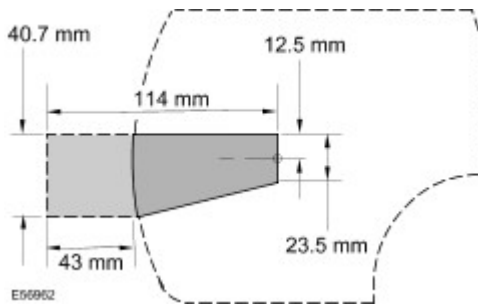

Cause:

Action: Should a customer express concern regarding the above, refer to the Service Procedure detailed in this Bulletin.

Service Instruction

- Using a standard headlamp masking kit, cut out two headlamp masks to the dimensions shown. RHD vehicles, [Refer to attached illustration E56962](#) LHD vehicles, [Refer to attached illustration E56961](#)

RHD Vehicles (UK Spec)

- The following positions indicate the headlamp area to be masked when driving a RHD vehicle in Europe or LHD markets. [Refer to attached illustration E56939](#)

LHD Vehicles

- The following positions indicate the headlamp area to be masked when driving a LHD vehicle in the UK or RHD markets. [Refer to attached illustration E56940](#)

Attached Illustration - E56962

RHD Discovery 3 Headlamp Mask (x2)

NOTE: The center line at the mid-point of the mask narrow section (12.5mm), should be aligned with the center of the headlamp bulb on both headlamps.

Attached Illustration - E56961

LHD Discovery 3 Headlamp Mask (x2)

NOTE: The center line at the mid-point of the mask narrow section (12.5mm), should be aligned with the center of the headlamp bulb on both headlamps.