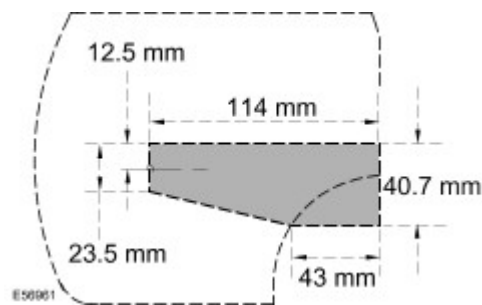

Attached Illustration - E56962

RHD Discovery 3 Headlamp Mask (x2)

NOTE: The center line at the mid-point of the mask narrow section (12.5mm), should be aligned with the center of the headlamp bulb on both headlamps.

Attached Illustration - E56961

LHD Discovery 3 Headlamp Mask (x2)

NOTE: The center line at the mid-point of the mask narrow section (12.5mm), should be aligned with the center of the headlamp bulb on both headlamps.