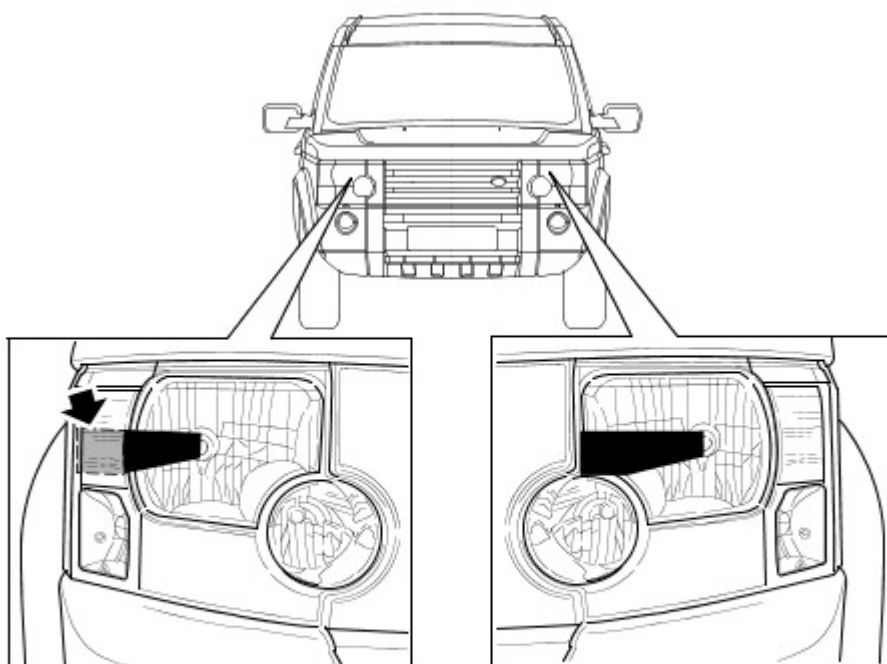

Attached Illustration - E56962

RHD Discovery 3 Headlamp Mask (x2)

NOTE: The center line at the mid-point of the mask narrow section (12.5mm), should be aligned with the center of the headlamp bulb on both headlamps.

Attached Illustration - E56961

LHD Discovery 3 Headlamp Mask (x2)

NOTE: The center line at the mid-point of the mask narrow section (12.5mm), should be aligned with the center of the headlamp bulb on both headlamps.

Attached Illustration - E56939

RHD Vehicles. Discovery 3 Headlamp Mask Positions (for driving in LHD markets)

NOTE: Carefully trim headlamp mask on drivers side headlamp so that no obstruction of indicator lens exists.