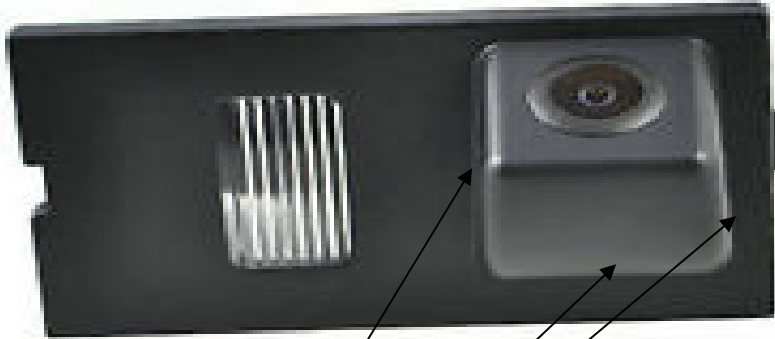

Color CCD Camera

for Land Rover...

Sun-Electronic

Cut down these sides with the dremmel saw

New position of camera case, old position