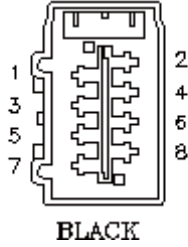

Connector: **C2149A**

**CONNECTOR HOUSING
SERVICEABLE**

Description: **Rear seat harness to main harness**

Location: **Beneath rear seat**

Qualifier:

Part No.: **YPC901230**

Colour: **BLACK**

Cavities: **8WY**

Harness: **SEAT REAR HARNESS**

Wire Chart and Service Repair Kit Information

CAV	CSA	COL	CCT	DESTN	Pre-Terminated Lead	Extract Tool	Crimpers	Wire Stripper	Heat Shrink Sleeve	Ident Sleeve	Splice
1	0.5D	UK	592	C2084	418-411-15	-	418-116A	418-117	418-104	418-112	418-107
2	0.5D	G	592	C2084	418-411-15	-	418-116A	418-117	418-104	418-112	418-107
3	0.5D	U	592	C2084	418-411-15	-	418-116A	418-117	418-104	418-112	418-107
4	1.5D	B	592	C2084	418-411-16	-	418-116A	418-117	418-104	418-113	418-108
5	2.5D	LGW	592	S/JOINT SJ112	418-411-16	-	418-116A	418-117	418-104	418-113	418-108