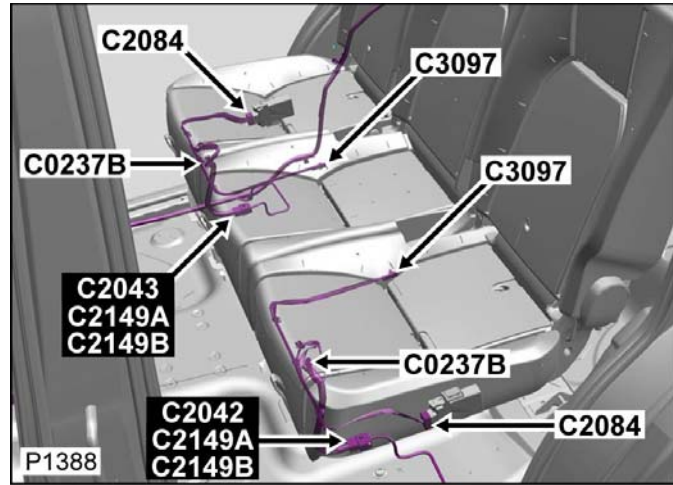

Connector: **C2149A**

**CONNECTOR HOUSING
SERVICEABLE**

Description: **Rear seat harness to main harness**

Location: **Beneath rear seat**

Qualifier:

Part No.: **YPC901230**

Colour: **BLACK**

Cavities: **8WY**

Harness: **SEAT REAR HARNESS**

Wire Chart and Service Repair Kit Information

CAV	CSA	COL	CCT	DESTN	Pre-Terminated Lead	Extract Tool	Crimpers	Wire Stripper	Heat Shrink Sleeve	Ident Sleeve	Splice
1	0.5D	UK	592	C2084	418-411-15	-	418-116A	418-117	418-104	418-112	418-107
2	0.5D	G	592	C2084	418-411-15	-	418-116A	418-117	418-104	418-112	418-107
3	0.5D	U	592	C2084	418-411-15	-	418-116A	418-117	418-104	418-112	418-107
4	1.5D	B	592	C2084	418-411-16	-	418-116A	418-117	418-104	418-113	418-108
5	2.5D	LGW	592	S/JOINT SJ112	418-411-16	-	418-116A	418-117	418-104	418-113	418-108