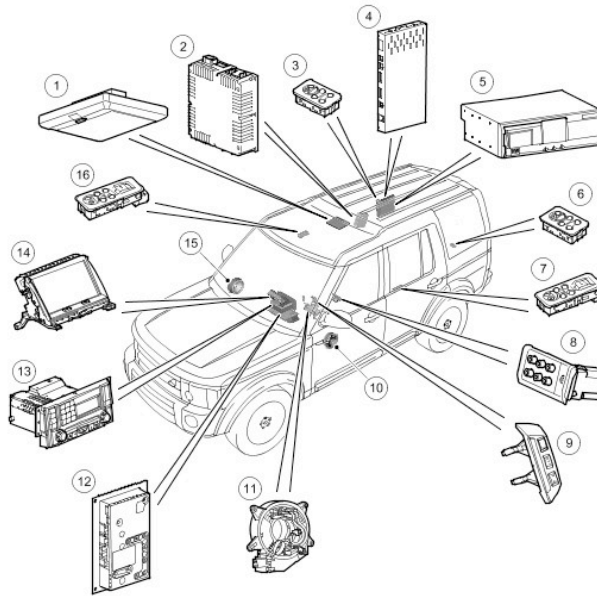

[Stabilizer Bar Link (64.35.24)](#)

[Lower Arm (64.35.54)](#)

[Upper Arm (64.35.60)](#)

[Toe Link (64.35.70)](#)

[Lower Arm Bushing](#)

204-04 : Wheels and Tires

Specifications

[Specifications](#)

Description and Operation

[Wheels and Tires](#)

Removal and Installation

[Tire Low Pressure Sensor (74.10.05)](#)

[Tire Pressure Monitoring System Front Antenna](#)

(86.53.16)

[Tire Pressure Monitoring System Rear Antenna](#)

(86.53.17)

204-05 : Vehicle Dynamic Suspension

Specifications

[Specifications](#)

General Procedures

[Air Suspension System Depressurize and Pressurize](#)

(60.50.38)

[Ride Height Adjustments (60.90.03)](#)

[Air Leaks](#)

Description and Operation

[Vehicle Dynamic Suspension](#)

Removal and Installation

[Suspension Height Sensor (60.36.01)](#)

[Air Suspension Reservoir (60.50.03)](#)

[Air Suspension Control Module (60.50.04)](#)

[Air Suspension Reservoir Solenoid Valve Block](#)

(60.50.05)

[Air Suspension Compressor Drier (60.50.09)](#)

[Air Suspension Compressor (60.50.10)](#)

[Air Suspension Front Solenoid Valve Block (60.50.11)](#)

[Air Suspension Muffler (64.50.01)](#)

[Air Suspension Air Filter (64.50.12)](#)

[Front Air Shock Absorber (60.30.02.45)](#)

[Rear Air Shock Absorber (64.30.02.45)](#)

[Front Shock Absorber and Air Spring Assembly](#)

(60.21.01.99)

[Rear Shock Absorber and Air Spring Assembly](#)

(64.21.01.99)

204-06 : Ride and Handling Optimization

Description and Operation

[Ride and Handling Optimization](#)

Video System

Video System Component Location

E48219

Item	Part Number	Description
1	-	Rear Seat Entertainment (RSE) screen (for future release)
2	-	Television tuner module
3	-	RH row three remote audio controls
4	-	Rear seat entertainment control module (for future release)
5	-	DVD autochanger (for future release)
6	-	LH row three remote audio controls
7	-	LH row two remote audio controls
8	-	Audio/Video input/output panel (for future release)
9	-	Steering wheel controls
10	-	Speaker
11	-	Clock spring
12	-	Audio amplifier
13	-	IHU
14	-	Touch screen display (TSD)
15	-	Speakers
16	-	RH row two remote audio controls

Video System Component Location