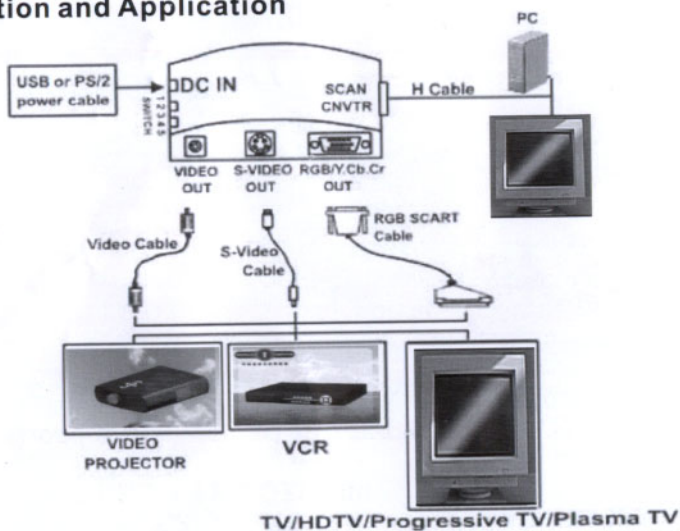

USER'S Manuel

(PC to TV,HDTV,Plasma TV Converter)

It is a handed-size universal VGA to TV, HDTV,Plasma TV converter box. It supports resolution up to 1280 x 1024. Compact size, Power from USB/PS2 port, easy for carry. It is best for PC GAME, PC DVD, Internet viewing on TV, Entertainment, Education and Presentation.

● Features

- Supports Composite VIDEO, S-VIDEO, RGB(Optional) output .
- Power from PS/2 or USB port.
- On Screen Display (OSD) operation status, Zoom, Size.
- Independent Horizontal Size and Vertical Size adjustment, programmable 2D scaling.
- Pure hardware design, just Plug & Display. No software driver requirement, compatible with any operation system.
- Switch able NTSC, NTSC-EIAJ (for Japan), PAL, PAL-M, PAL-N, PAL-combination-N and SECAM (via RGB OUT) video system.
- RGB (OPTION CABLE NEEDED) output supports the interlace format.
- Supports Position control, ZOOM & MENU button.
- MENU button supports HSIZE, VSIZE, BRIGHTNESS, CONTRAST, HUE, SATURATION, SHARPNESS and OSD BACKGROUND color adjustment.
- Simultaneous display on VGA monitor and TV.
- Compact form factor: 95mm(L)x55mm(W)x30mm(H)
- 24 bit, true color digitizer.

supports the following MAC display modes

Resolution	512x384	640x480	640x480
Vertical Frequency (Hz)	60	72	75

● Hardware Connection and Application

● Button Function

UP/DOWN/LEFT/RIGHT: Move the picture

MENU: Recall the menu

ZOOM: Zoom the picture

● Switch

VIDEO STANDARD	SWITCH	
	1	2
PAL-B/D/G/H/I	ON	OFF
NTSC	OFF	OFF
RGB OUT		ON